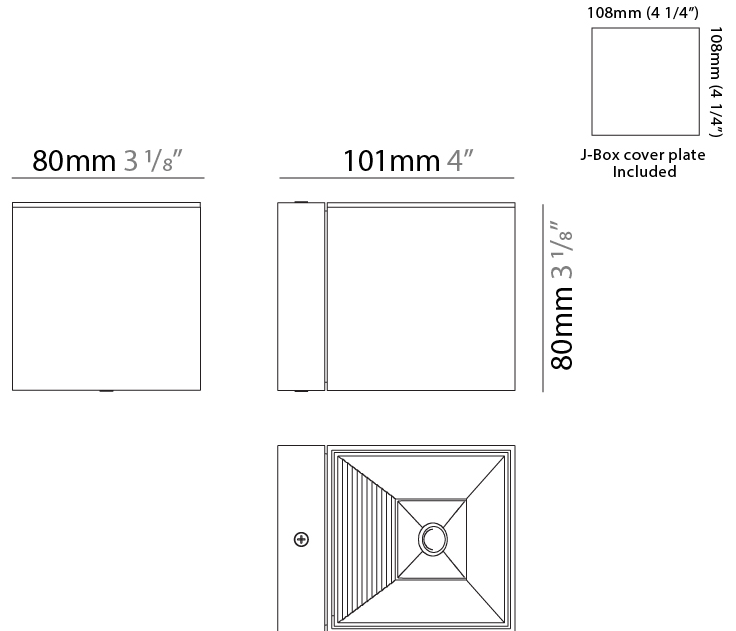

DAU SINGLE SURFACE

D93239-

base number   Finish
Options

1. To build a product code in our configurator select the specify button on the base model # product page
2. To build a manual product code on this datasheet choose from the options listed below in blue font and add the suffix to the base model #

GENERAL

Series: Dau
Subseries: Dau Single
Brand: Milan
Division: Design
Mounting Type: Surface
Mounting Location: Wall
Subcategory: Downlight

PHYSICAL

Shape: Cube
Length (mm): 80
Length (in): 3 1/8
Height (mm): 80
Depth (mm): 101
Height (in): 3 1/8
Depth (in): 4
Extension (mm): 101
Extension (in): 4
Light Distribution: Direct
Fixture Finish: BAL / MWL / BSL
Fixture Material: Extruded Aluminum

ELECTRICAL

Lamp Type: LED
Input Wattage (W): 7
Dimming: Electronic Low Voltage Dimming
Input Voltage (V): 120Vac Direct Line

LED

Number of LEDs: 1
Color Temperature (°K): 3000
Max. Delivered Lumen (lm): 665
CRI: >90 CRI
Lamp Life (hrs): 50000

OPTICAL

RATINGS AND CERTIFICATIONS

Certified By: Certified for North American Standards
IP rating: IP20

PROJECT	_____
TYPE	_____
SPECIFIER	_____
QUANTITY	_____
DATE	_____